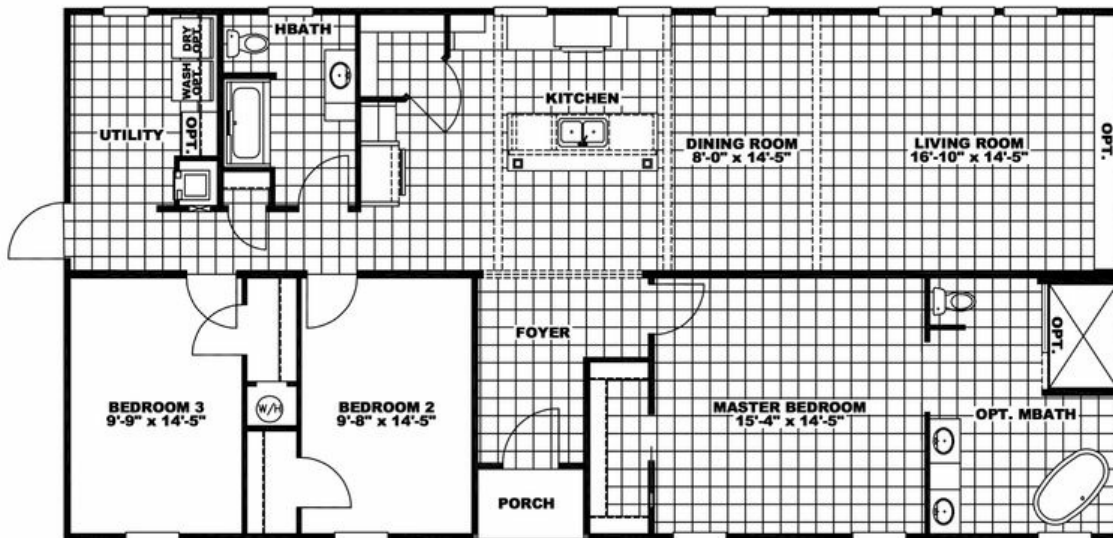

FREEDOM FARM HOUSE 32X60

FREEDOM FARM HOUSE 32X60

Model number: 27FRE32603AH19

3 beds • 2 baths • 1920 sq.ft. • 32' width • 60' depth

Our home building facilities invest in continuous product and process improvements. Plans, dimensions, features, materials, specifications and availability are subject to change without notice or obligation. Renderings and floor plans are representative likenesses of our homes and may differ from the actual homes. We invite you to tour a Home Center near you and inspect the highest value in quality housing available or call (864) 229-3945 to speak with a Home Consultant. Copyright 2017, CMH. All rights reserved.