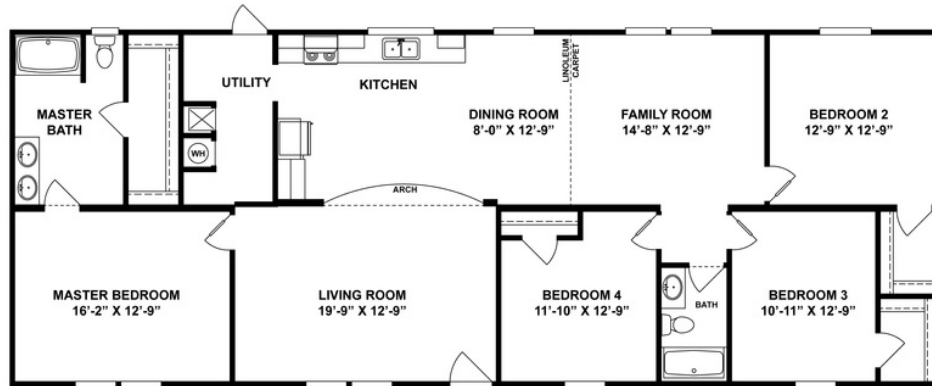

4602 ROCKETEER 2 7028

4602 ROCKETEER 2 7028 Model number: 57ROC28704BH19

4 beds • 2 baths • 1960 sq.ft. • 28' width • 70' depth

Our home building facilities invest in continuous product and process improvements. Plans, dimensions, features, materials, specifications and availability are subject to change without notice or obligation. Renderings and floor plans are representative likenesses of our homes and may differ from the actual homes. We invite you to tour a Home Center near you and inspect the highest value in quality housing available or call (864) 229-3945 to speak with a Home Consultant. Copyright 2017, CMH. All rights reserved.